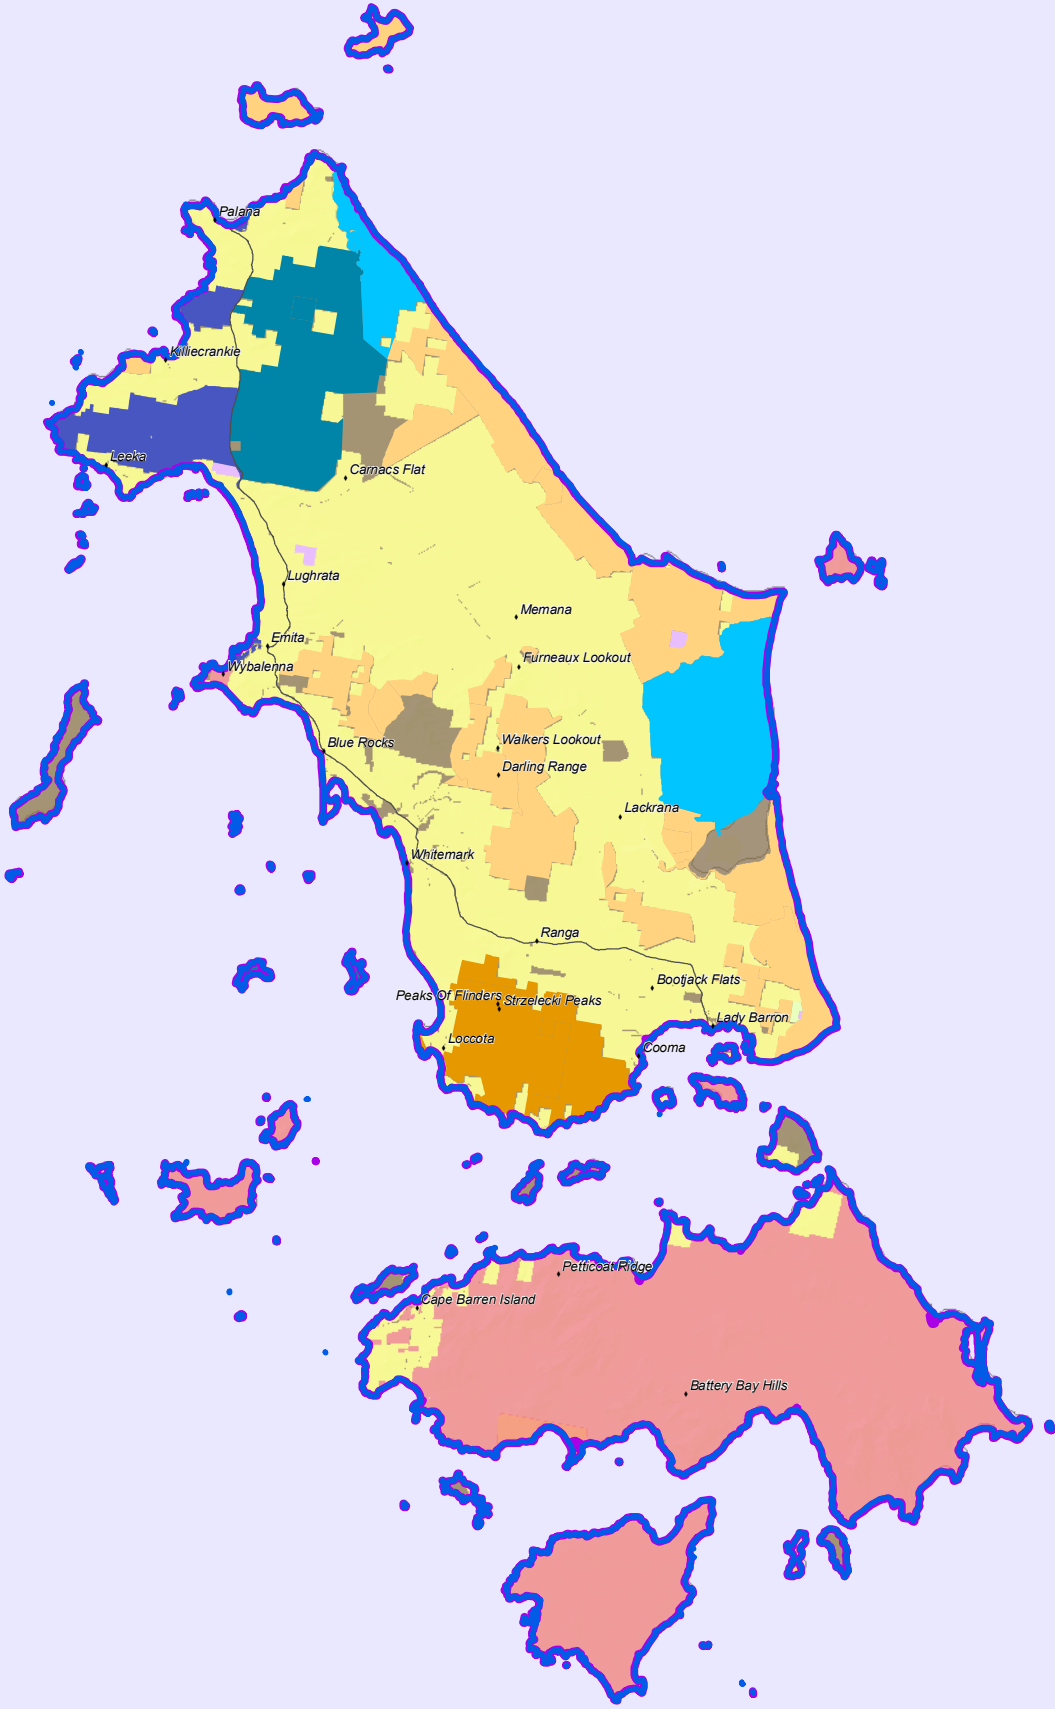

Kent Group
Inset Map

Legend

CAR Reserves	Land Tenure
Conservation Area	Aboriginal Land
Forest Reserve	Commonwealth Land
Game Reserve	Crown Land
Historic Site	Private Land
National Park	State Forest
Nature Recreation Area	NRM North Region
Nature Reserve	NRM North Sub Regions
Private Reserves	Major Arterial Road
Regional Reserve	National/State Highway
State Reserve	

Sub Regions

Break O'Day
Dorset
Furneaux
Meander Valley
Northern Midlands
Tamar

Furneaux Sub Region

Map 3 - Tenure for the Northern NRM Region

Data Notes:
 Land Tenure: LIST Parcels (Categorised (ILS 2007), Private Reserves: LIST Private Reserves (ILS 2007), CAR Reserves (excl. informal reserves) (DPIW 2006)
 Land parcels that are owned by the Aboriginal Land Council of Tasmania but are listed as a private parcel in LIST Parcels may not display as Aboriginal Land on the map.
 Base data from theLIST, © State of Tasmania